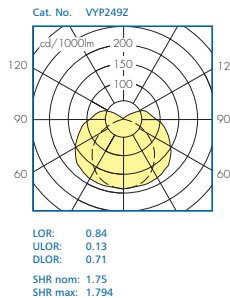

DIMENSIONS

Lamp Rating	L (mm)	
T5 lamps	T8 lamps	
1/2 x 28W	1/2 x 36W	1245
1/2 x 35/49W	1/2 x 58W	1545
-	1/2 x 70W	1809

OPTIONS

- High frequency control gear as standard
- HF regulating versions on request
- Intellect Groupmaster technology detailed on page 36
- Choice of attachments, long life acrylic or flame retardant polycarbonate
- Fully integral emergency conversion, 3 hour duration
- Intellem self test emergency versions available
- Suitable for use on defined escape routes when polycarbonate controller is selected
- Gear cover supplied as standard
- Opal diffusers available to special order (subject to minimum quantity)

PHOTOMETRIC DATA

Reflectances			Room Index								
C	W	F	0.75	1.0	1.25	1.5	2.0	2.5	3.0	4.0	5.0
70	50	20	-	50	56	60	66	70	73	77	80
30	-	44	49	54	60	65	68	73	76	-	-
10	-	39	44	49	55	60	64	69	73	-	-
50	50	20	-	47	52	56	61	65	68	71	74
30	-	41	47	51	57	61	64	68	71	-	-
10	-	37	42	46	52	57	60	65	68	-	-
30	50	20	-	44	49	52	57	60	63	66	68
30	-	39	44	48	53	57	59	63	66	-	-
10	-	35	40	44	50	54	57	61	64	-	-
0	0	0	-	32	36	40	45	48	51	54	57
BZ-class			-	5	5	5	6	6	6	6	6