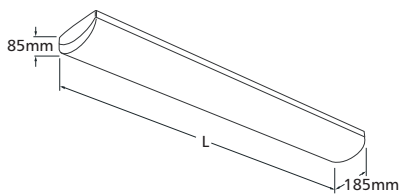

DIMENSIONS

Lamp Rating	L (mm)	
T5 lamps	T8 lamps	
1/2 x 28W	1/2 x 36W	1245
1/2 x 35/49W	1/2 x 58W	1545
-	1/2 x 70W	1809

OPTIONS

- High frequency control gear as standard
- HF regulating versions on request
- Intellect Groupmaster technology detailed on page 36
- Choice of attachments, long life acrylic or flame retardant polycarbonate
- Fully integral emergency conversion, 3 hour duration
- Intellem self test emergency versions available
- Suitable for use on defined escape routes when polycarbonate controller is selected
- Gear cover supplied as standard
- Opal diffusers available to special order (subject to minimum quantity)