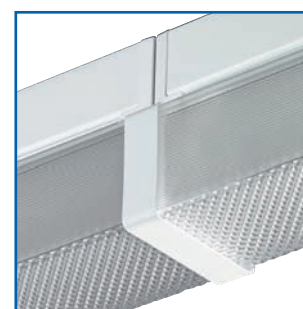

Coupling strap for continuous mount applications

CROMPACK 5 DIFFUSERS