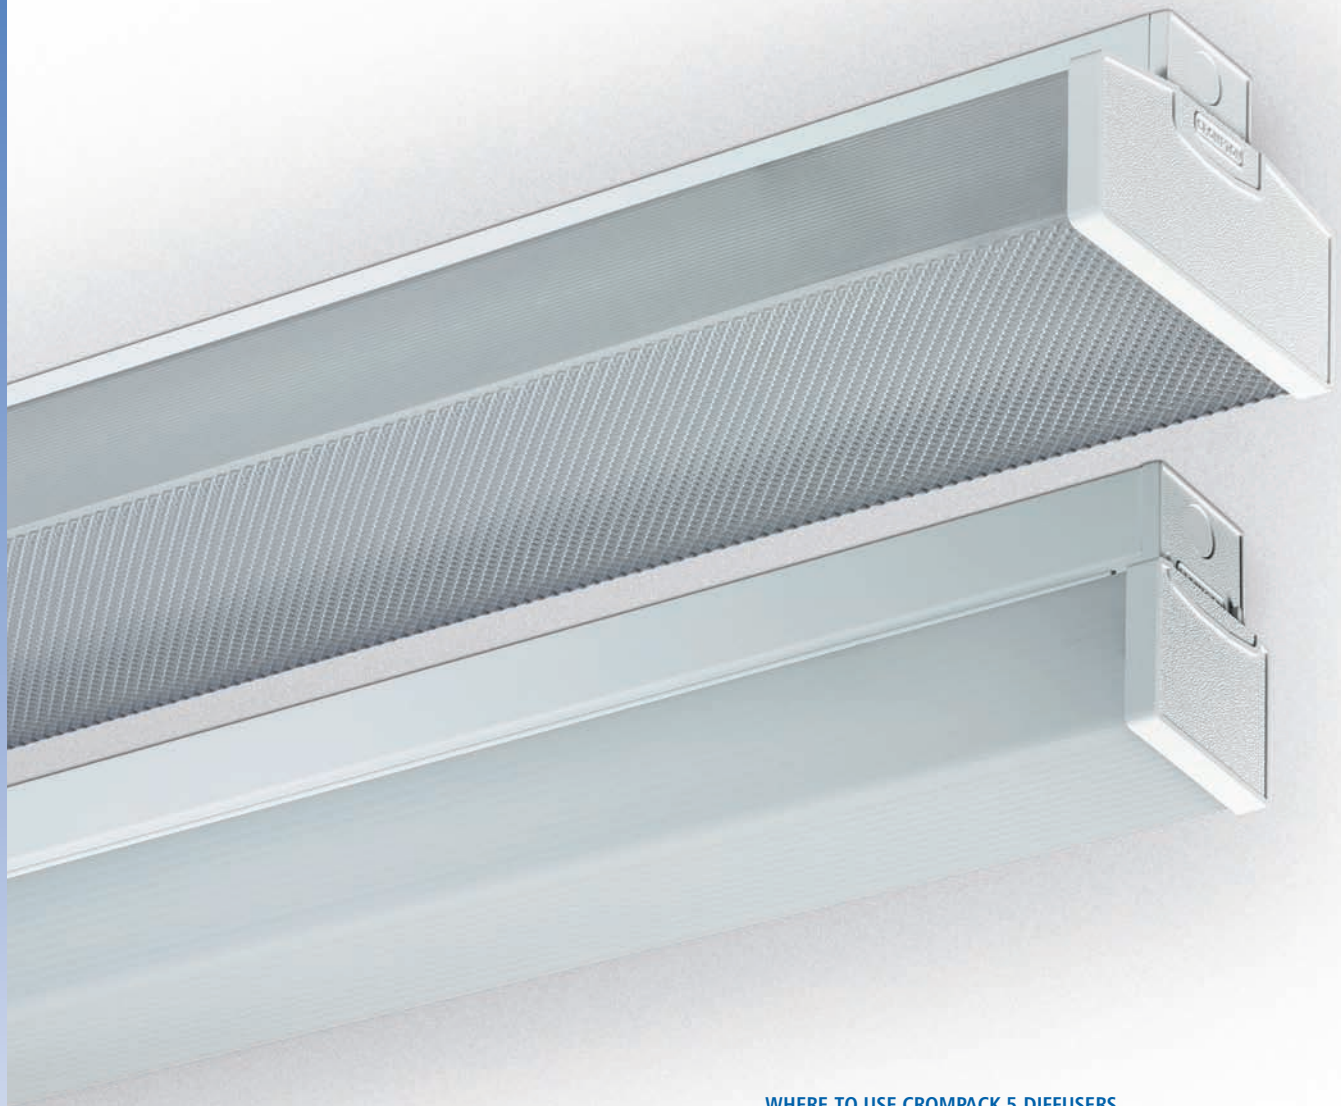

CROMPACK 5 DIFFUSERS

- Choice of prismatic or opal finish
- Smart design matching with batten
- Easy to attach with anti-lift support
- Long life, UV stabilised material

The Crompack range of diffusers perfectly complement the extensive choice of battens, providing brightness control and improved light distribution. The clear prismatic controller is ideal for general commercial interior applications, efficiently directing more light towards the task area, whilst still gently illuminating the ceiling. If a softly diffuse effect is preferred, then the opal reeded diffuser provides excellent general control of the lamp image.

WHERE TO USE CROMPACK 5 DIFFUSERS

- Offices
- Schools
- Corridors
- Store rooms
- Toilets
- Leisure areas
- Retail

**IP20****MATERIALS**

- Prismatic controller - UV stabilised transparent styrene with side and base prisms
- Opal diffuser - UV stabilised opal styrene with reeded side and base
- End cap - injection moulded, colour matched
- Support devices - Single: injection moulded, Twin: Galvanised steel
- Coupling strap - Steel, powder coated in Permawhite finish

INSTALLATION NOTES

- Support device fits onto cover plate via keyhole slot design
- Anti-lift design to prevent rattling or displacement of diffuser
- End caps push fix onto diffuser
- Use coupling strap for continuous mount applications

SPECIFICATION

To specify state: Clear prismatic controller/Opal diffuser, constructed from long life UV stabilised styrene and attached to batten using quick fix support device with anti-lift design feature, as Crompton Crompack 5 CPC/CPD range, part no. _____