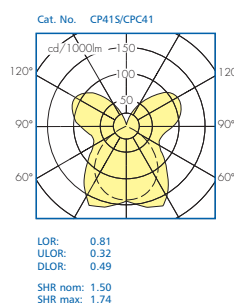

PHOTOMETRIC DATA

Reflectances		Room Index									
C	W	F	0.75	1.0	1.25	1.5	2.0	2.5	3.0	4.0	5.0
70	50	20	39	45	51	54	59	63	65	69	71
30			34	40	45	49	54	58	61	65	68
10			29	35	40	44	50	54	58	62	65
50	50	20	35	40	45	48	52	55	57	60	62
30			31	36	40	43	48	51	54	57	60
10			27	32	37	40	45	48	51	55	57
30	50	20	31	36	39	42	45	48	50	52	54
30			28	32	36	38	42	45	47	50	52
10			25	29	33	36	40	43	45	48	50
0	0	0	20	23	27	29	32	34	36	38	40
BZ-class			5	5	5	5	5	5	5	6	6

See page 422 for Design Guide

CATALOGUE NUMBERS

Lamp Rating		Prismatic	Weight	Opal	Weight
T8/T12	T5	Cat. No.	(kg)	Cat. No.	(kg)
1 x 18W	1/2 x 14/24W	CPC21	0.36	CPD21	0.31
2 x 18W	-	CPC22	0.61	CPD22	0.52
1 x 36W	1/2 x 28/54W	CPC41	0.61	CPD41	0.52
2 x 36W	-	CPC42	1.10	CPD42	0.95
1 x 58W	1/2 x 35/49W	CPC51	0.76	CPD51	0.66
2 x 58W	-	CPC52	1.37	CPD52	1.17
1 x 70W	-	CPC61	0.85	CPD61	0.73
2 x 70W	-	CPC62	1.62	CPD62	1.39
1 x 100W	-	CPC81	1.14	CPD81	0.98
2 x 100W	-	CPC82	2.12	CPD82	1.82

Coupling Straps	Cat No.	Weight (kg)
All single lamp width diffusers	CDC1	0.04
All twin lamp width diffusers	CDC2	0.05

Note: Crompack luminaire to be ordered separately