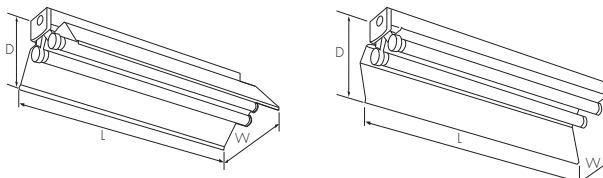

CROMPACK REFLECTORS & WIRE GUARDS

MATERIALS

- Reflector & jointing piece - Sheet steel, powder coated in Permawhite finish
- Wire guard - Heavy gauge welded steel, powder coated in Permawhite finish
- Clips & brackets - Zinc plated steel

INSTALLATION NOTES

- Reflectors replace cover plate on luminaire, attached quickly via keyhole slots
- Wire guards hinge down for rapid, easy maintenance
- When fitted with direct wire guards or reflectors with wire guards, Crompack battens cannot be continuously mounted

SPECIFICATION

To specify state: Sturdy steel reflector/Tough, welded & hinging wire guard, with high quality, durable post coat powder paint finish, as Crompton Crompack 5 CR/CRG/CPG range, part no. _____

DIMENSIONS

Lamp Rating	L (mm)	W (mm)	D (mm)	L (mm)	W (mm)	D (mm)
T8/T12	T5	Standard Reflector		Angled Reflector		
1/2 x 36W	1/2 x 28/54W	1238	195	130	1238	120
1/2 x 58W	1/2 x 35/49W	1538	195	130	1538	120
1/2 x 70W	-	1802	195	130	1802	120
1/2 x 100W	-	2413	195	130	2413	120
		Standard & Wire Guard		Angled & Wire Guard		
1/2 x 36W	1/2 x 28/54W	1280	195	160	1280	130
1/2 x 58W	1/2 x 35/49W	1580	195	160	1580	130
1/2 x 70W	-	1835	195	160	1835	130
1/2 x 100W	-	2445	195	160	2445	130