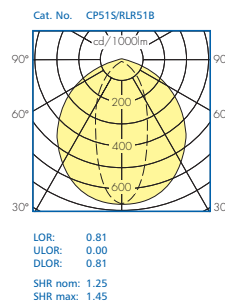

PHOTOMETRIC DATA

Utilisation factors / TMS

Reflectances			Room Index								
C	W	F	0.75	1.0	1.25	1.5	2.0	2.5	3.0	4.0	5.0
70	50	20	60	67	71	75	79	82	84	86	88
30			55	62	67	71	75	79	81	84	86
10			52	59	64	67	72	76	78	82	84
50	50	20	59	65	70	73	77	79	81	83	85
30			54	61	66	69	74	76	79	81	83
10			51	58	63	66	71	74	77	80	81
30	50	20	58	64	68	71	74	77	78	80	81
30			54	60	65	68	72	75	76	79	80
10			51	58	62	65	70	73	75	77	79
0	0	0	50	56	60	63	67	70	72	74	75
BZ-class			1	1	1	1	1	1	1	1	1

See page 422 for Design Guide