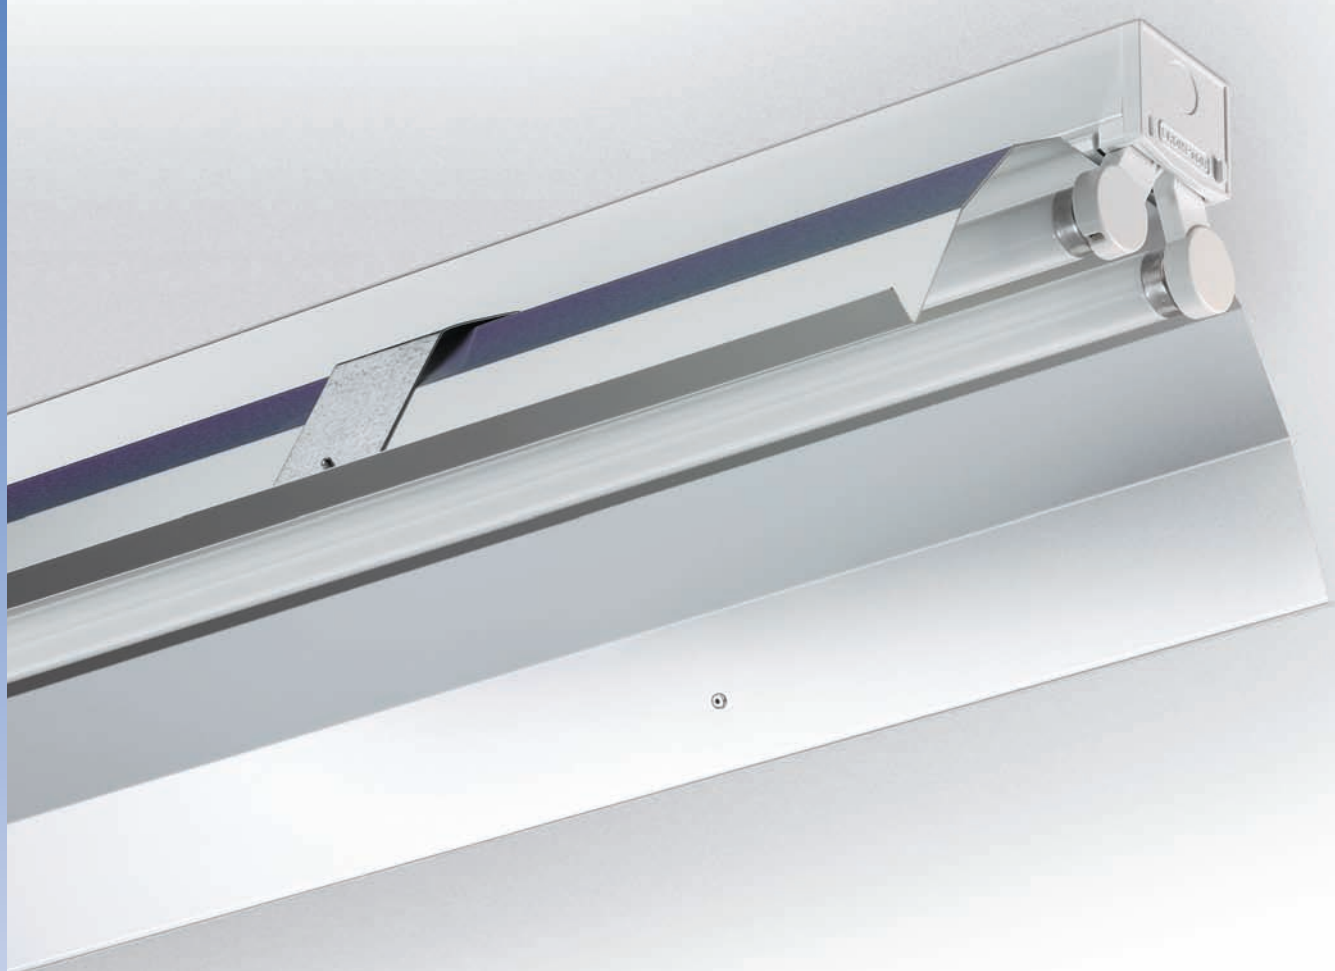

CROMPACK 5 RACK REFLECTORS

- High efficiency parabolic reflector
- Anodised finish for long service life
- Low glare for warehouse operatives
- Twin lamp option for high open area lighting

Warehouse racking aisles often present a lighting problem, balancing the need for illumination at all levels of the rack face with minimised glare to operatives. Crompack rack lighting reflectors have a precision designed optical assembly, concentrating the light flux down in a narrow beam, ensuring lower rack faces and floor are correctly illuminated. At the same time, the semi-specular reflector material gently disperses light uniformly on the upper rack faces and significantly reduces glare for truck operatives. A twin lamp option provides a practicable option for medium to high open area lighting.

WHERE TO USE CROMPACK 5 RACK REFLECTORS

- Warehouse racking aisles
- Medium to high ceiling industrial units
- Loading bays

IP20

MATERIALS

- Reflector - High reflectivity, semi-specular anodised aluminium
- Clips & brackets - zinc plated steel

INSTALLATION NOTES

- Reflectors attached quickly via bracket with keyhole slots
- Can be continuously mounted
- Easy to clean, high quality reflector material

DIMENSIONS

Lamp Rating	L (mm)	W (mm)	D (mm)
1 x 58W	1538	266	193
2 x 58W	1538	276	160
1 x 70W	1802	266	193
2 x 70W	1802	276	160