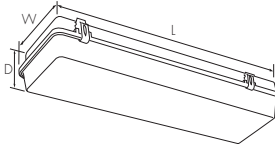

INSTALLATION NOTES

- Suitable for direct fix to ceiling, fixing centres marked for drilling on site
- Fast fit/suspension clips available, removing the need to seal fixing holes
- 20mm cable entry hole at each end, supplied complete with sealing plugs
- 3 way push connect terminal block
- Geartray locates in position with tool free clips
- Diffuser retained by hinged clips for safe and quick install and maintenance
- Supplied excluding lamps

DIMENSIONS

Lamp	L (mm)	W (mm)	D (mm)	Fixing Centres (mm)
1 x 18W	702	102	115	500
1 x 28/36W	1312	102	115	800
1 x 35/49/58W	1612	102	115	1100
1 x 70W	1812	102	115	1100
2 x 18W	702	172	115	500
2 x 28/36W	1312	172	115	800
2 x 35/49/58W	1612	172	115	1100
2 x 70W	1812	172	115	1100