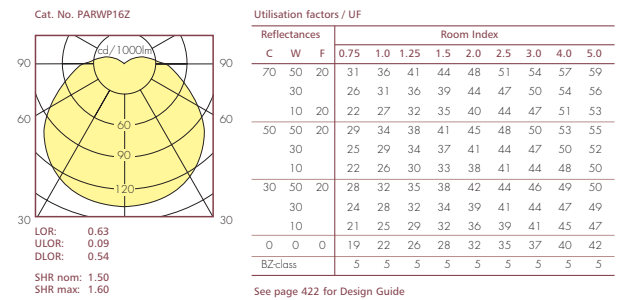

PHOTOMETRIC DATA

Patriot round prismatic