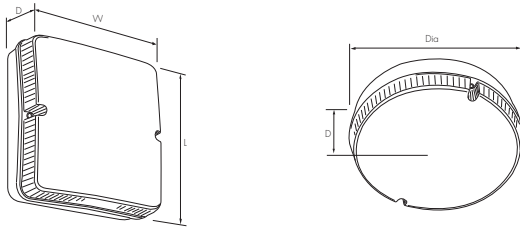

- Base - polycarbonate, white or black
- Diffuser - Opal or clear polycarbonate
- Geartray - Polycarbonate, white

INSTALLATION NOTES

- Suitable for ceiling or wall mounting
- BESA drill points on rear, and alternative drill points for screw fixing
- Central cable entry point
- Geartray hinges for ease and speed of installation
- 3 way, push fit 2 x 1.5mm² terminal block
- Diffuser retained by captive screws
- Supplied complete with lamp

DIMENSIONS

Lamp Rating	L (mm)	W (mm)	Dia (mm)	D (mm)
Round	-	-	296	95
Square	254	254	-	95

OPTIONS

- High frequency or low power factor switch start control gear
- Fully integral emergency conversion, 3 hour duration
- Suitable for use on defined escape routes