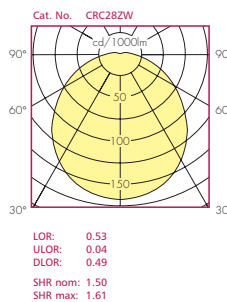

DIMENSIONS

| Dia (mm) | D (mm) | A |
|----------|--------|-----|
| 480 | 111 | 270 |

OPTIONS

- High frequency and switch start control gear as standard
- HF regulating versions on request (2x18W only)
- Fully integral emergency conversion, 3 hour duration
- Intellem self test emergency versions available
- Suitable for use on defined escape routes

PHOTOMETRIC DATA

| Reflectances | | Room Index | | | | | | | | | |
|--------------|----|------------|------|-----|------|-----|-----|-----|-----|-----|-----|
| C | W | F | 0.75 | 1.0 | 1.25 | 1.5 | 2.0 | 2.5 | 3.0 | 4.0 | 5.0 |
| 70 | 50 | 20 | 30 | 34 | 38 | 41 | 44 | 47 | 49 | 51 | 53 |
| 30 | | | 26 | 30 | 34 | 37 | 41 | 44 | 46 | 49 | 51 |
| 10 | | | 23 | 27 | 31 | 34 | 38 | 41 | 43 | 47 | 49 |
| 50 | 50 | 20 | 29 | 33 | 36 | 39 | 42 | 44 | 46 | 48 | 50 |
| 30 | | | 25 | 29 | 33 | 36 | 39 | 42 | 44 | 46 | 48 |
| 10 | | | 23 | 26 | 30 | 33 | 37 | 40 | 42 | 45 | 47 |
| 30 | 50 | 20 | 28 | 31 | 35 | 37 | 40 | 42 | 44 | 46 | 47 |
| 30 | | | 25 | 28 | 32 | 34 | 38 | 40 | 42 | 44 | 46 |
| 10 | | | 22 | 26 | 29 | 32 | 36 | 38 | 40 | 43 | 45 |
| 0 | 0 | 0 | 21 | 24 | 28 | 30 | 33 | 36 | 38 | 40 | 42 |
| BZ-class | | | 5 | 5 | 5 | 5 | 5 | 5 | 5 | 5 | 5 |