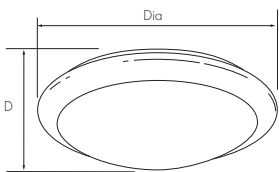

WHERE TO USE CERCLA

- Boardrooms
- Corridors and stairwells
- Toilets
- Hospitals
- Reception and waiting areas
- Hotels, pubs and restaurants
- Retail
- Universities, schools and colleges

LAMP OPTIONS

- 28W, 38W, 55W 2D compact fluorescent, 3500°K - GR10q-4 cap
- 18W TC-L compact fluorescent, 3500°K - 2G11 cap
- 22W, 40W T5 circular fluorescent, 3500°K - 2GX13 cap

DIMENSIONS

| Dia (mm) | D (mm) | A |
|----------|--------|-----|
| 480 | 111 | 270 |

OPTIONS

- High frequency and switch start control gear as standard
- HF regulating versions on request (2x18W only)
- Fully integral emergency conversion, 3 hour duration
- Intellem self test emergency versions available
- Suitable for use on defined escape routes